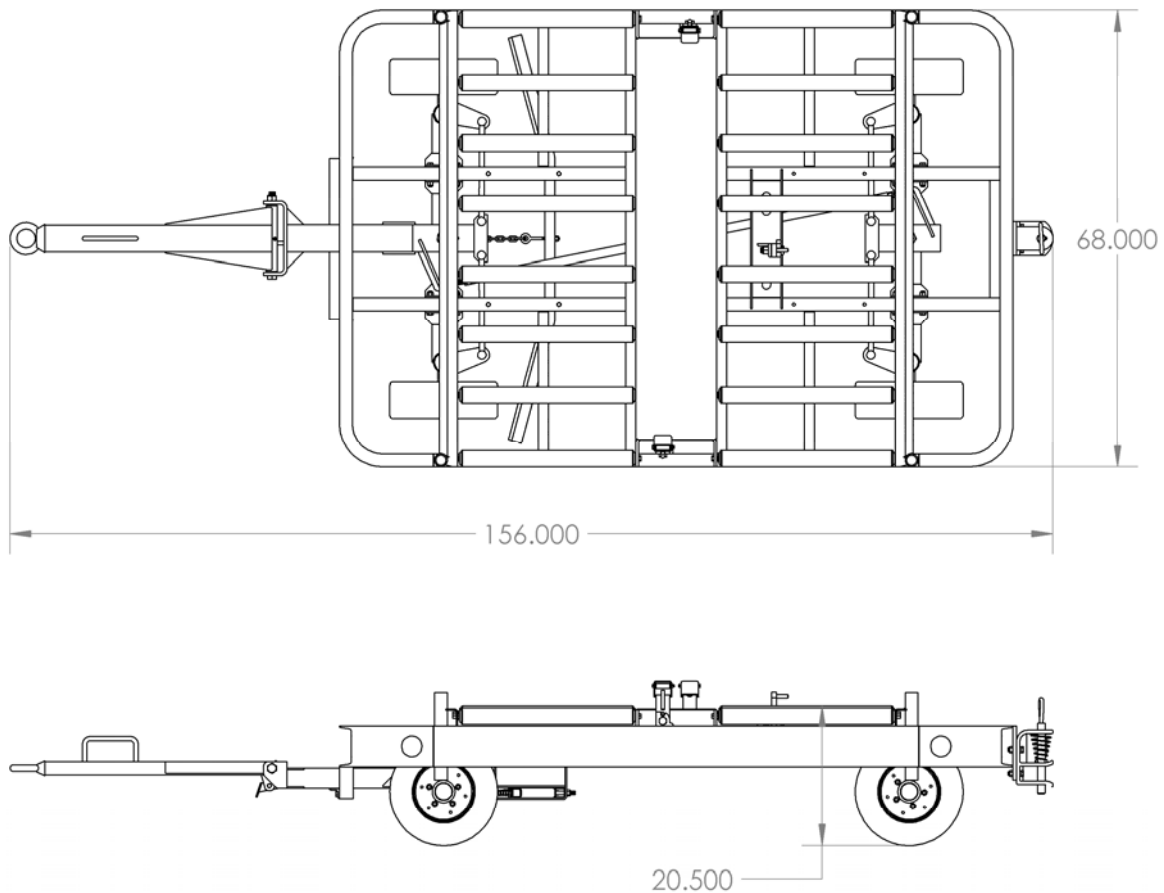

15F2990 & 15F2995

Container Trailer

* Picture shown with optional front bumper

Building Quality Ground Support Products Since 1961

- Side load roller deck
- Capacity — LD1, LD2, and LD3 containers
- Two wheel steering (15F2990)
- Four wheel steering (15F2995)
- Trailers are stackable for easy storage and safe shipping
- Towbar activated parking brake
- Durable powder coat finish

CLYDE

Clyde Machines
P.O. Box 194
1150 Hwy 55 N.
Glenwood, MN 56334 USA
(320) 634-4504
(320) 634-4506 Fax

www.clydemachines.com

15F2990 & 15F2995

Container Trailer

Shipping Information

- Overall Dimensions:
 - Weight - 1100 lbs
 - Length (towbar up) - 134"
 - Length (towbar down) - 156"
 - Width - 68"