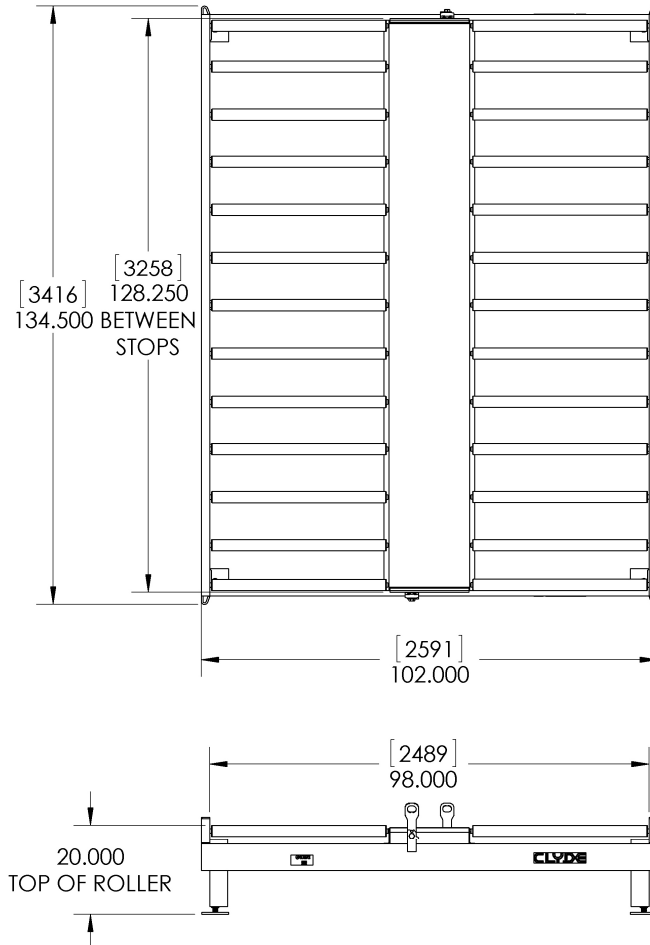

15F2960

Pallet Rack

Building Quality Ground Support Products Since 1961

- Roller Deck for 96" x 125" container
- Loading on 96" side
- Diamond plate walkway
- 15,000 lb capacity
- Adjustable legs
- Options:
 - Forklift tine ways

CLYDE

Clyde Machines
P.O. Box 194
1150 Hwy 55 N.
Glenwood, MN 56334 USA
(320) 634-4504
(320) 634-4506 Fax

www.clydemachines.com

15F2960

Pallet Rack

* Adjustable legs Standard

Shipping Information

- Overall Dimensions:
 - Weight - 1100 lbs
 - Length - 134.5"
 - Width - 102"
 - Height - 22"