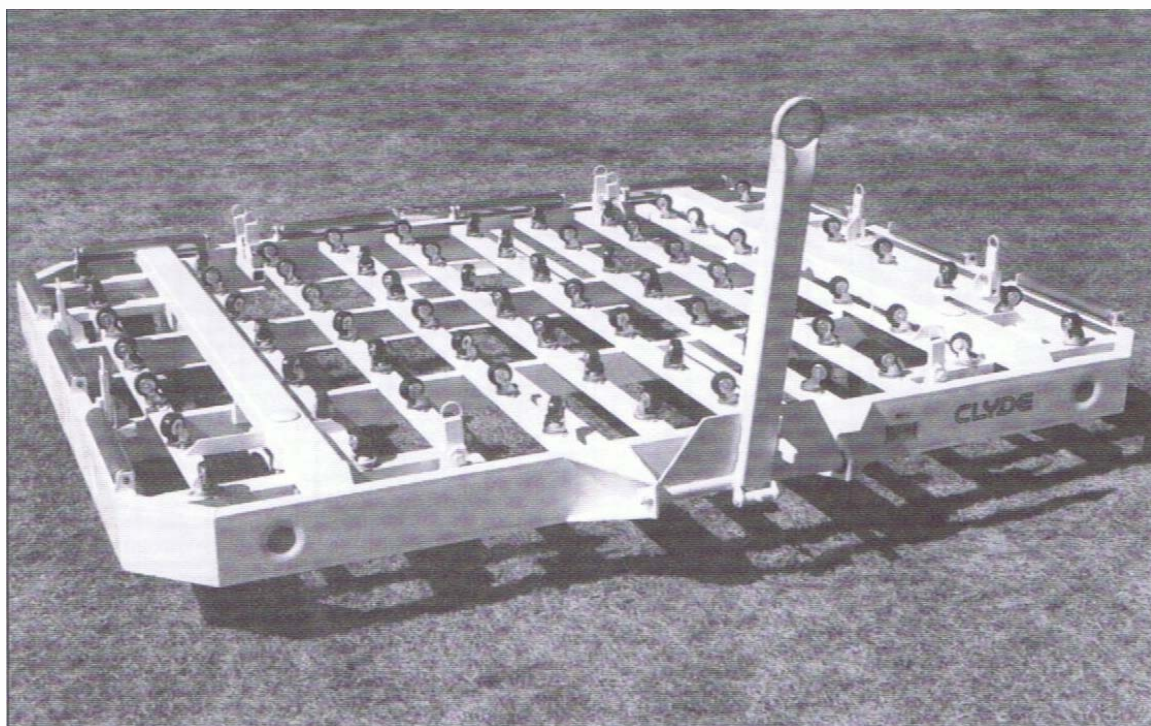

15F2528

Caster Deck Pallet Trailer

Building Quality Ground Support Products Since 1961

- Cargo capacity 15,000 lbs
- Pallet capacity 96" x 125" and 88" x 125"
- Spring loaded tip-up stops, ten per unit
- 70 casters with 10 2 1/2" diameter lead on rollers
- Towbar actuated brakes
- Dual front wheel swivel casters with dual rear wheels
- Ridged front dual casters
- Dimensions:
 - Weight - 2150 lbs
 - Length - 188" (towbar down)
 - Length - 146: (towbar up)
 - Height - 20 1/2"
 - Width - 104"
 - Deck Length - 128"
 - Deck Width - 97"