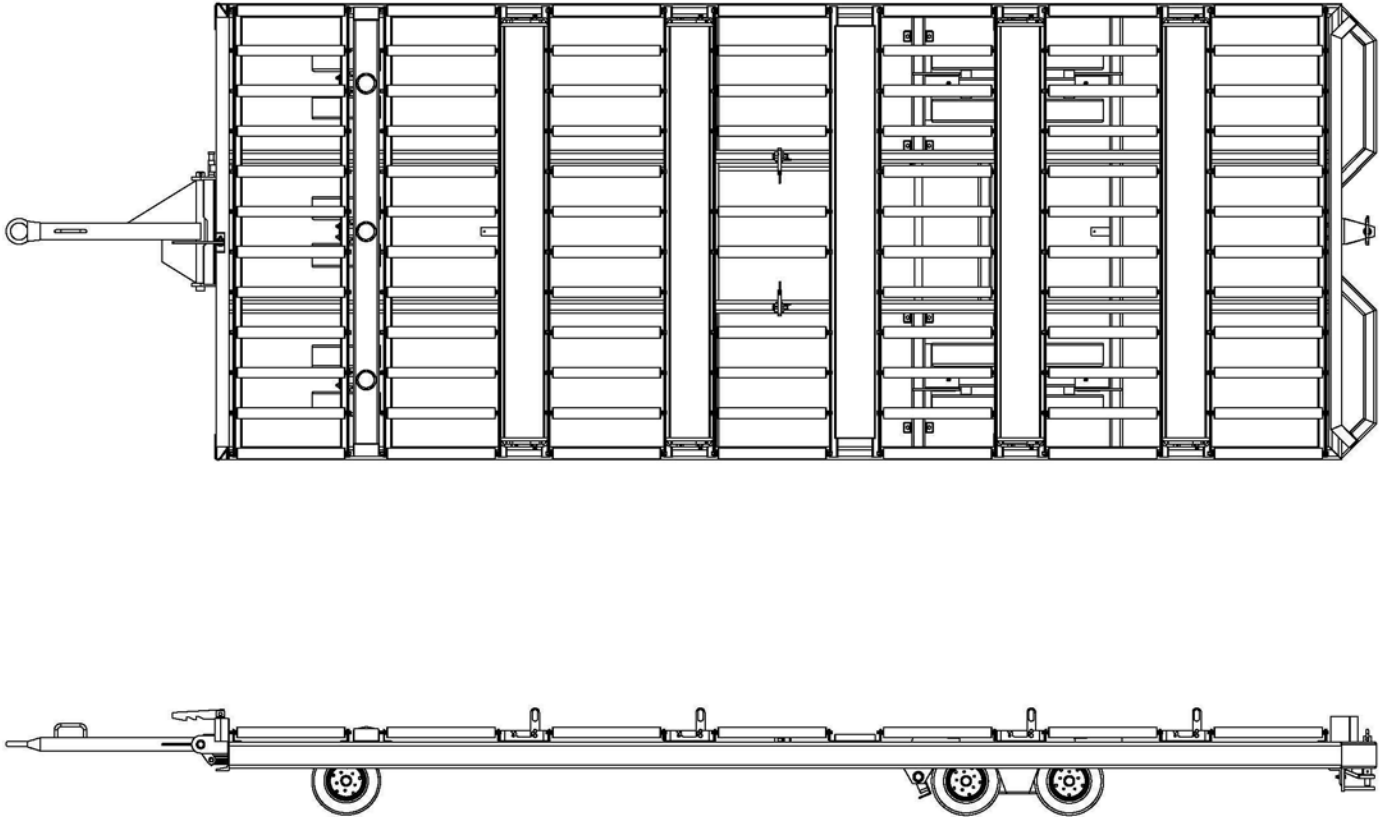

# 20' Side Load Pallet Trailer

Building Quality Ground Support Products Since 1961

- Cargo Capacity 30,000 lbs.
- Pallet capacity — (2) 96" x 125" or (1) 96" x 240"
- Triple front caster wheels
- (4) sets of dual rear wheel on tandem axels
- Towbar actuated rear brakes
- Grip strut walkways from side-to-side
- Stops are manual actuated and spring loaded
- Heavy duty rear hitch
- Side load with 2.5" diameter rollers
- 400 x 8.00 x 3.75 solid rubber tires

# 20' Side Load Pallet Trailer

## Shipping Information

- Empty Weight: 5270 lbs.
- Dimensions:
  - Overall Length — 320" (Towing pole down)
  - Overall Width — 106"
  - Bed Length — 250"
  - Bed Width — 100"
  - Height— 24"