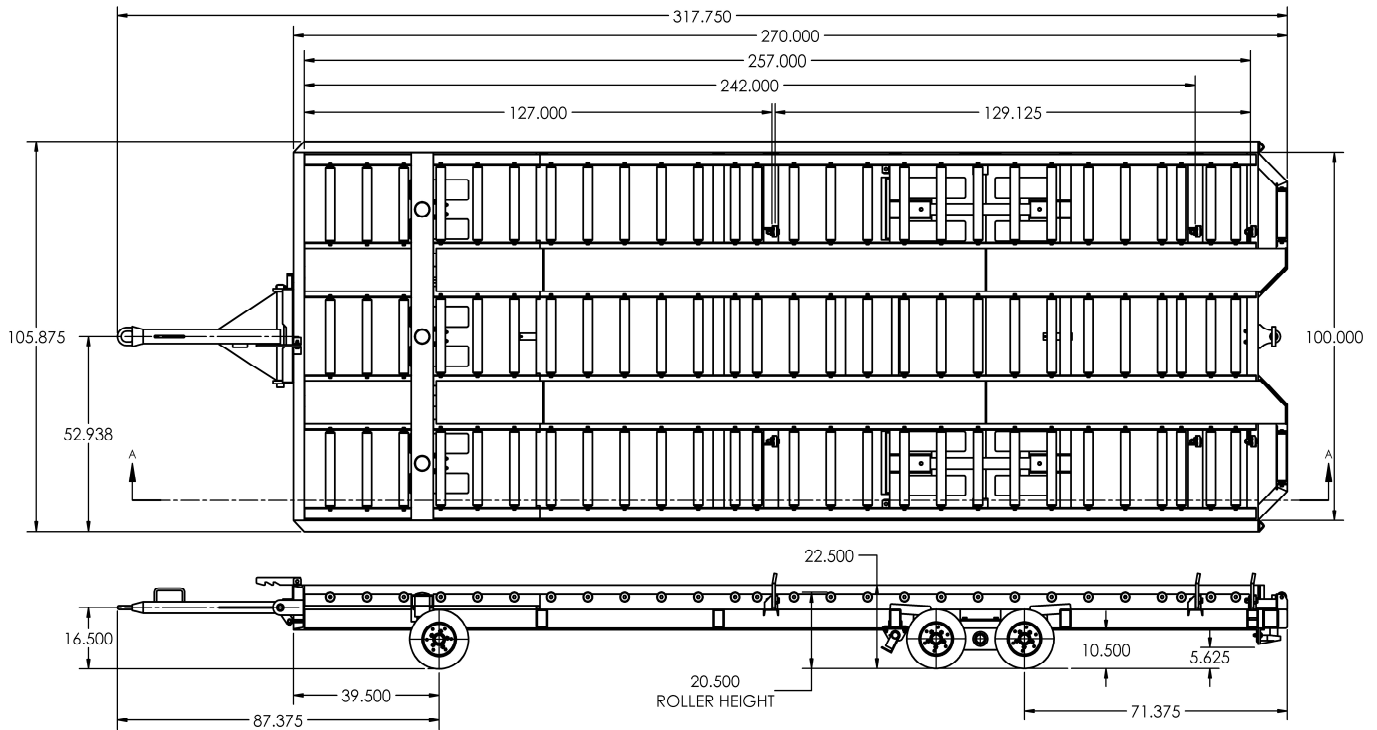

## Building Quality Ground Support Products Since 1961

- Cargo capacity 30,000 lbs
- Pallet capacity (2) 96" x 125" or (1) 96" x 240"
- Triple front caster wheels
- (4) sets of dual rear wheels on tandem axles
- Towbar actuated rear brakes
- Grip strut walkways end-to-end
- Stops are manually actuated and spring loaded
- Heavy duty rear hitch
- End load with 2.5" diameter rollers
- Tires are 400 x 8 solid

### Shipping Information

- Dimensions:
  - Weight - 5270 lbs
  - Length - 280" (towbar up)
  - Width - 106"
  - Height - 24"
  - Deck Length - 257"
  - Deck Width - 100"